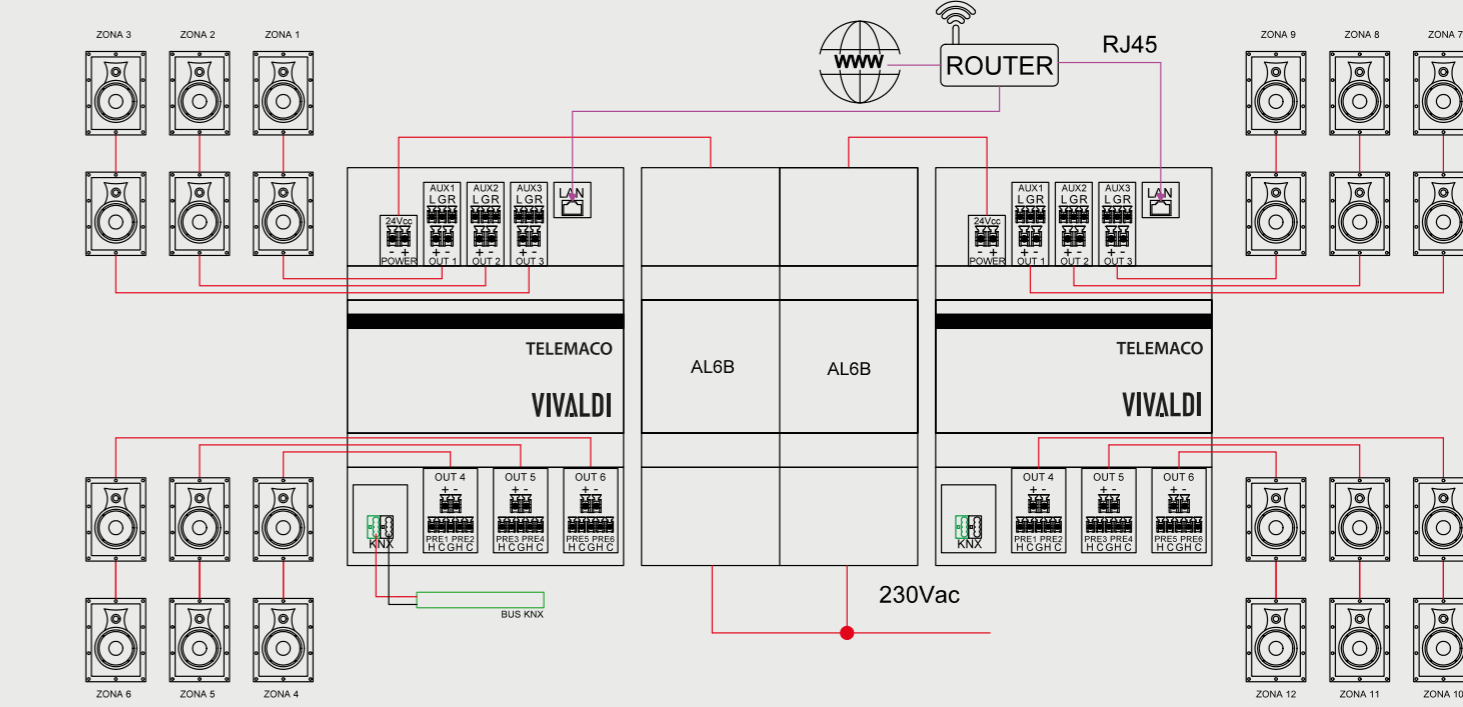

Benvenuti nel fantastico mondo del sistema multiroom audio integrato Telemaco!
La musica preferita di ognuno, in qualunque zona.

Welcome to the fantastic world of the Telemaco multiroom integrated audio system!
Everyone's favorite music, in any area.

Telemaco il nuovissimo multiroom integrato da 6 zone espandibile fino a 12. Perfetto per tutte le abitazioni. Compatto, 6 moduli DIN, implementa 4 player multisorgente (YouTube, WebRadio, Spotify, NAS...) e 6 amplificatori audio per collegare diffusori 8 Ohm a bassa impedenza (imp. min. 4Ω). Dotato di 3 ingressi stereo per sorgenti esterne (PC, giradischi, TV, CD, Playstation, ...) ed uscite preamplificate per il collegamento di espansioni di potenza, diffusori o subwoofer attivi. L'integrazione domotica avviene con connettività KNX o tramite protocolli MQTT e REST. Abbinando 2 TELEMACO è possibile realizzare un sistema di distribuzione audio a 12 zone, con 6 player multisorgente indipendenti (YouTube, WebRadio, Spotify, NAS...) e 6 ingressi per sorgenti esterne. D'ora in poi, la musica preferita di ognuno, in qualunque stanza e in qualsiasi momento, con un semplice tocco. Telemaco, il sistema evoluto per musica, qualsiasi musica, dalle webradio del mondo ai più moderni servizi di streaming. Progettato per riprodurre audio di qualità con semplicità, grazie ad un sistema intelligente di componenti audio HiFi. Gestito da una innovativa APP, facile da utilizzare, gratuita, scaricabile dagli store Apple e Google, oppure da PC tramite software scaricabile dal nostro sito.