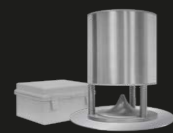

**OUTDOOR
SPEAKERS**

	KEYZEN315A	KEYZEN510A	KEYZEN730A
Descrizione / Description	Kit diffusore di design, HiFi, multimediale, Wi-Fi e Bluetooth 2 vie, in acciaio Inox 316L, IP65 / Kit Speaker design, HiFi, multimedial, WiFi & Bluetooth 2 way, stainless steel 316L, IP65		
Woofers	16,5cm a compressione / compression		
Tweeter	a cupola / dome da 2,5cm		
Potenza amplificatore Power amplifier	40+40W RMS @ 8-16Ω	40+40W RMS @ 8-16Ω	40+40W RMS @ 8-16Ω
Uscita di potenza per secondo diffusore passivo Power output for slave speaker	1 diffusore da 8 a 16Ω 1 speaker from 8 to 16Ω	1 diffusore da 8 a 16Ω 1 speaker from 8 to 16Ω	1 diffusore da 8 a 16Ω 1 speaker from 8 to 16Ω
Alimentazione / Power supply	24Vdc	24Vdc	24Vdc
Flangia di ancoraggio Anchor flange (D)	30 cm (D)	30 cm (D)	30 cm (D)
Fori di ancoraggio Anchoring holes	3	3	3
Dimensioni (LxHxP) e peso Dimensions (WxHxD) and weight	205x315 mm - 7 Kg	205x510 mm - 8,2 Kg	205x725 mm - 12,5 Kg
Colore / Color	acciaio spazzolato / brushed steel		
Personalizzazione / Customization	colore su richiesta / color on request