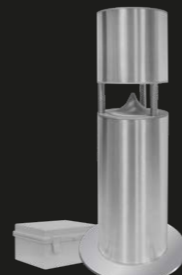

**OUTDOOR
SPEAKERS**

	KEYZEN315A	KEYZEN510A	KEYZEN730A
Descrizione / Description	Kit diffusore di design, HiFi, multimediale, Wi-Fi e Bluetooth 2 vie, in acciaio Inox 316L, IP65 / Kit Speaker design, HiFi, multimedial, WiFi & Bluetooth 2 way, stainless steel 316L, IP65		
Woofers	16,5cm a compressione / compression		
Tweeter	a cupola / dome da 2,5cm		
Potenza amplificatore Power amplifier	40+40W RMS @ 8-16Ω	40+40W RMS @ 8-16Ω	40+40W RMS @ 8-16Ω
Uscita di potenza per secondo diffusore passivo Power output for slave speaker	1 diffusore da 8 a 16Ω 1 speaker from 8 to 16Ω	1 diffusore da 8 a 16Ω 1 speaker from 8 to 16Ω	1 diffusore da 8 a 16Ω 1 speaker from 8 to 16Ω
Alimentazione / Power supply	24Vdc	24Vdc	24Vdc
Flangia di ancoraggio Anchor flange (D)	30 cm (D)	30 cm (D)	30 cm (D)
Fori di ancoraggio Anchoring holes	3	3	3
Dimensioni (LxHxP) e peso Dimensions (WxHxD) and weight	205x315 mm - 7 Kg	205x510 mm - 8,2 Kg	205x725 mm - 12,5 Kg
Colore / Color	acciaio spazzolato / brushed steel		
Personalizzazione / Customization	colore su richiesta / color on request